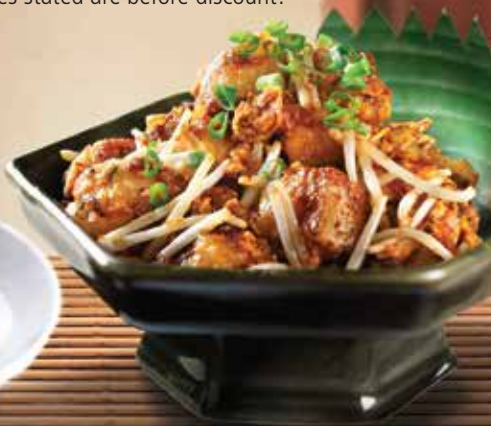

\$58^{++*}
per adult

*Prices stated are before discount!

• Over 30 choices of dishes available

Include Signature dishes Braised Shark's Fin Soup with Shredded Abalone and Sea Cucumber, Deep-fried Soon Hock Fish with Superior Soya Sauce, Live Prawns, Sweet & Sour Pork, Jelly Royale with Julienne of Coconut.