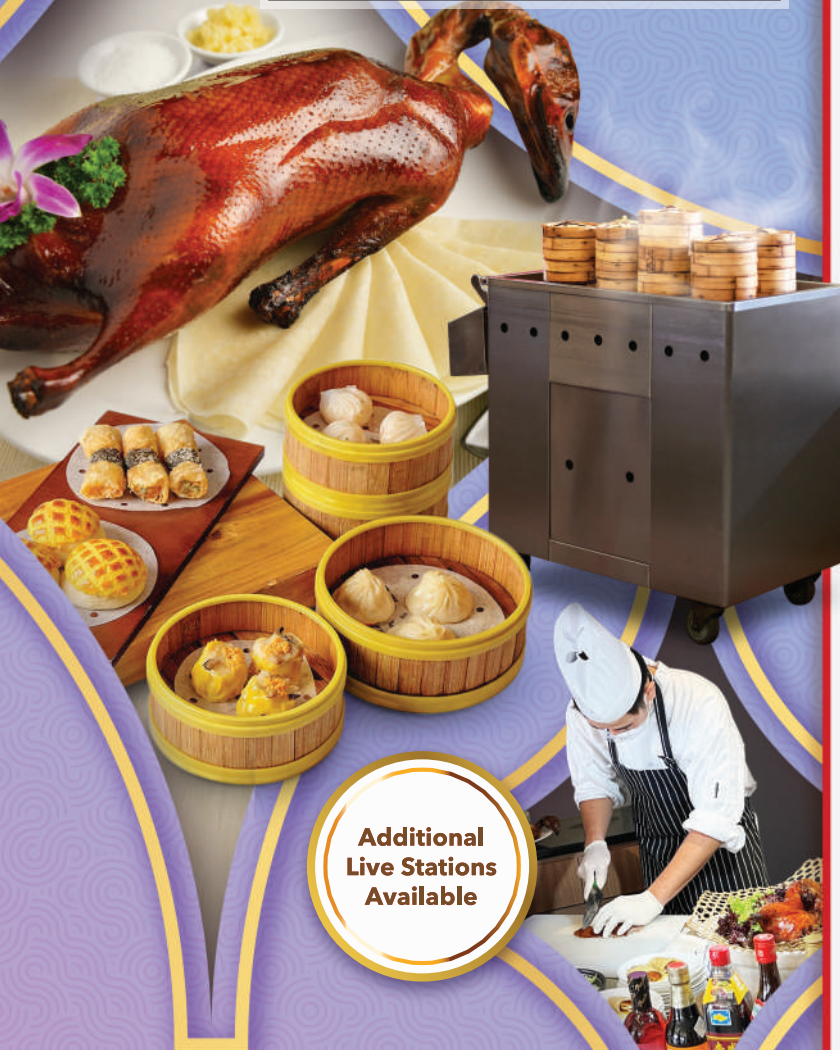

Dine-in only

peach garden
chinese restaurant

THOMSON PLAZA
301 Upper Thomson Rd,
#01-88 (S574408)

**6451
3233**

ThomsonPlaza@PeachGarden.com.sg

Weekend DIM SUM HI TEA BUFFET

Adult	\$28.80⁺⁺	
Child	(1 - 6 Years Old)	(7 - 11 Years Old)
	FREE	\$19.80⁺⁺

★
**1 DINES
FREE**
WITH 3
PAYING ADULTS
★

Available on
SAT - SUN & P.H.
from **3-5PM**

**Additional
Live Stations
Available**

Terms & Conditions
• Min. 4 Pax • Prices are subject to 10% service charge and prevailing government taxes • Food wastage will be charged at \$10 per 100 grams • Blackout dates apply • Dishes are based on first-come-first-serve basis, while stocks last • Promotions are not valid with other offers, vouchers, credit/discount cards • Food images are for illustration purposes only • Peach Garden Management reserves the right to withdraw the above promotions and/or amend the terms and conditions without prior notice